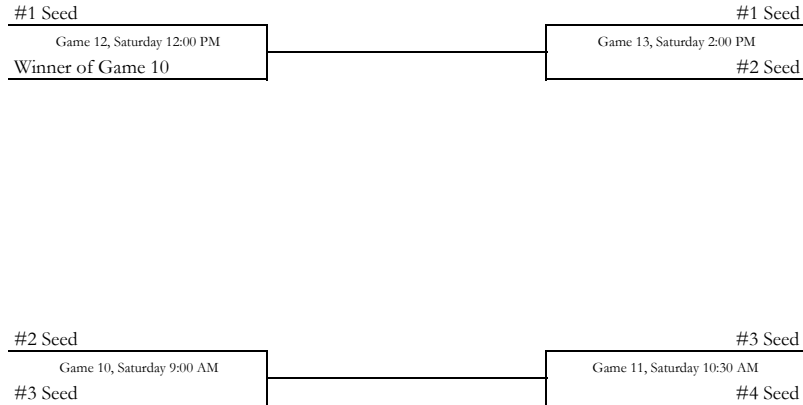

GV TEAMS	WINS	LOSSES	Point Diff.
1. Milford Christian			
2. Hillsboro Christian			
3. Temple Christian			

BV TEAMS	WINS	LOSSES	Point Diff.
1. Milford Christian			
2. Royalmont Academy			
3. Emmanuel Christian			
4. Fayette Christian			

WOMEN'S BRACKET

Hillsboro Christian (H)
 Game 2, Thursday 3:30 PM
 Milford Christian (A)

Milford Christian (H)
 Game 4, Thursday 6:30 PM
 Temple Christian (A)

Temple Christian (H)
 Game 7, Friday 4:30 PM
 Hillsboro Christian (A)

MEN'S BRACKET

(H) Fayette Christian
 Game 1, Thursday 2:00 PM
 (A) Milford Christian

(H) Royalmont Academy
 Game 3, Thursday 5:00 PM
 (A) Emmanuel Christian

(H) Milford Christian
 Game 5, Friday 1:30 PM
 (A) Royalmont Christian

(H) Emmanuel Christian
 Game 6, Friday 3:00 PM
 (A) Fayette Christian

(H) Royalmont Academy
 Game 8, Friday 6:00 PM
 (A) Fayette Christian

(H) Milford Christian
 Game 9, Friday 7:30 PM
 (A) Emmanuel Christian